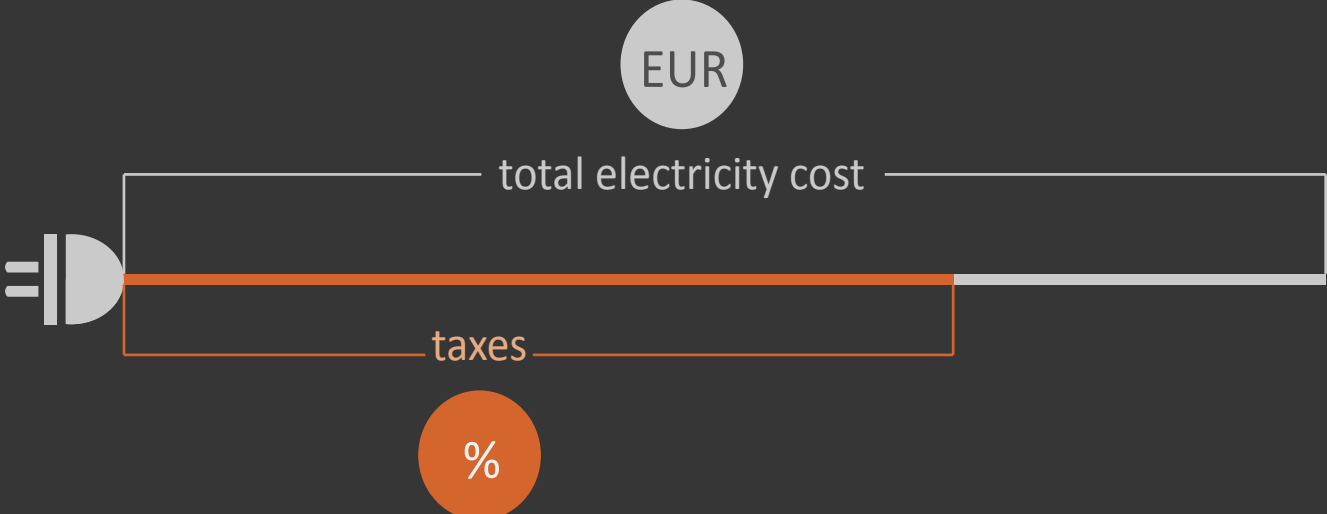

5.16 EUR per year

more than the EU average | less than the EU average

HOW MUCH DO WE PAY TO POWER A LIGHTBULB FOR A YEAR?*

5 HOURS OF LIGHTING PER DAY

taxes	total electricity cost	Country
69	7.45	Denmark
52	7.22	Germany
19	6.01	Ireland
39	5.95	Italy
21	5.81	Spain
22	5.76	Belgium
50	5.60	Portugal
5	5.35	United Kingdom

The electricity cost refer to a household with annual electricity consumption between 2500 and 5000 KWh.

* Data refer to the year 2015.

Further information: <http://europa.eu/!QT64tR>